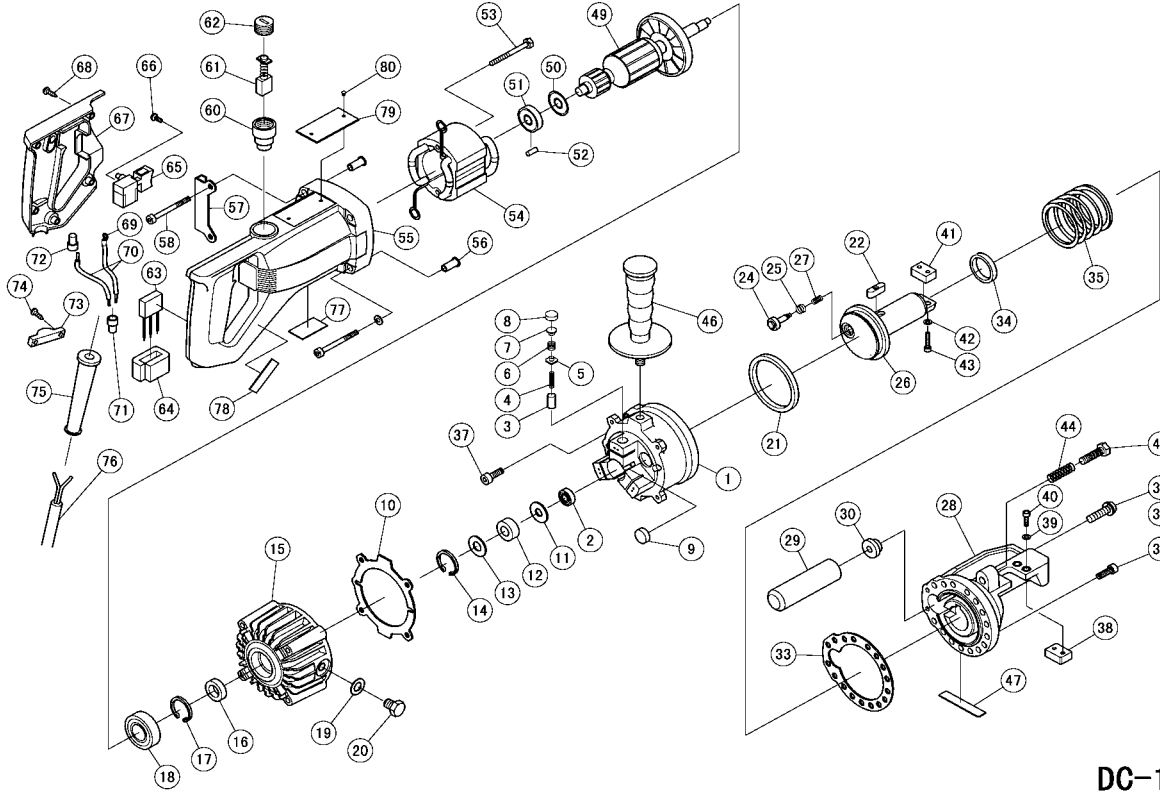

**Benner-Nawman, Inc.**

3450 Sabin Brown Road - Wickenburg, AZ 85390  
 Phone: (800) 992-3833 or (928) 684-2813 Fax: (928) 684-7041  
 BNRebarTools.com

**DC-16W REBAR CUTTER**

**DC-16W**

No.	Part No.	Part Name	Q'ty	No.	Part No.	Part Name	Q'ty	No.	Part No.	Part Name	Q'ty
1	1CW0001	CYLINDER	1	28	1C16012	HOUSING	1	55	4V0001H	MOTOR HOUSING	1
2	1CW0003	BALL BEARING 698	1	29	1C1616	AIR BAG	1	56	4V0001K	SLEEVE	4
3	1C1327	RAM	3	30	1C1620	AIR BAG NUT	1	57	4V0001L	FOOT	1
4	1C1330	RAM RETURN SPRING	3	31	7SW0008	SPRING WASHER M8	1	58	7CB05080	CAP BOLT M5x80	4
5	1C13281	DELIVERY VALVE	3	32	1CM2028	AIR BAG SET BOLT	1	59	7SS04005	SET SCREW M4x5	2
6	1C1331	DELIVERY VALVE SPRING	3	33	1C16142	CYLINDER PACKING	1	60	4V0001D	BRUSH HOLDER	2
7	1C13352	SPRING GUIDE	3	34	1C16021	SEAL PACKING SKY30	1	61	1C1961A	CARBON BRUSH SET	1
8	1C13292	PUMP HEAD SEAL	3	35	1C16052	RETURN SPRING	1	62	4V0001E	BRUSH CAP	2
9	3P1044	MAGNET FILTER	2	36	7CB06020	CAP BOLT M6x20	15	63	4V0001P	CONDENSER	1
10	1C1615	PUMP CASE PACKING	1	37	7CB06020	CAP BOLT M6x20	2	64	4V0001Q	SUPPORT (B)	1
11	1C1325	BEARING GUIDE	1	38	1C1610	CUTTER BLOCK NO.0	1	65	4V0001N	SWITCH	1
12	1C1340	NEEDLE BEARING	1	39	1C1311W	SPRING WASHER M5	2	66	7WB035006	SWITCH BOLT M3.5X6	4
13	1C1325	BEARING GUIDE	1	40	1C1313	CAP BOLT M5x18	2	67	4V0001M	SWITCH COVER	1
14	1C1326	SNAP RING H27	1	41	1C1610	CUTTER BLOCK NO.0	1	68	7WNS04020	TAPPING SCREW D4X20	5
15	4V0001A	PUMP CASE	1	42	7GW0005	WASHER M5	2	69	4V0001S	TERMINAL	1
16	1C1342	OIL SEAL	1	43	7CB05015	CAP BOLT M5x15	2	70	4V0001T	LEAD WIRE	1
17	7HR26	SNAP RING H26	1	44	1C1603	LOCK SPRING	1	71	4V0001U	CONNECTOR 50091	1
18	76002VV	BALL BEARING 6002VV	1	45	7B10040	STOPPER BOLT M10X40	1	72	4V0001W	CONNECTOR 50092	1
19	1C1305	SEAL WASHER	1	46	1C1627	SIDE HANDLE	1	73	4V0001R	CORD CLIP	1
20	1C1304	OIL PLUG M10x15	1	47	7DN167	STICKER	1	74	7FNS04016	TAPPING SCREW D4X16	2
21	1C1604	SEAL PACKING	1	49	4V0001B	ARMATURE WITH CAM	1	75	4V0001X	CORD ARMER	1
22	1C16182	PISTON KEY	1	50	4V0001J	DUST SEAL (A)	1	76	4V0001V	CORD SET	1
24	1C1319	RETURN VALVE	1	51	7608VV	BALL BEARING 608VV	1	77	7DN018	STICKER	1
25	1CL0143	RETURN VALVE SPRING	1	52	4V0001G	BEARING LOCK	1	78	7DN121	STICKER	1
26	1C16172	PISTON	1	53	7WNS05060	TAPPING SCREW D5x60	2	79	7DN202	NAME PLATE	1
27	1C1323	VALVE END SPRING	1	54	4V0001C	STATOR COIL	1	80	7R020032	RIVET	2